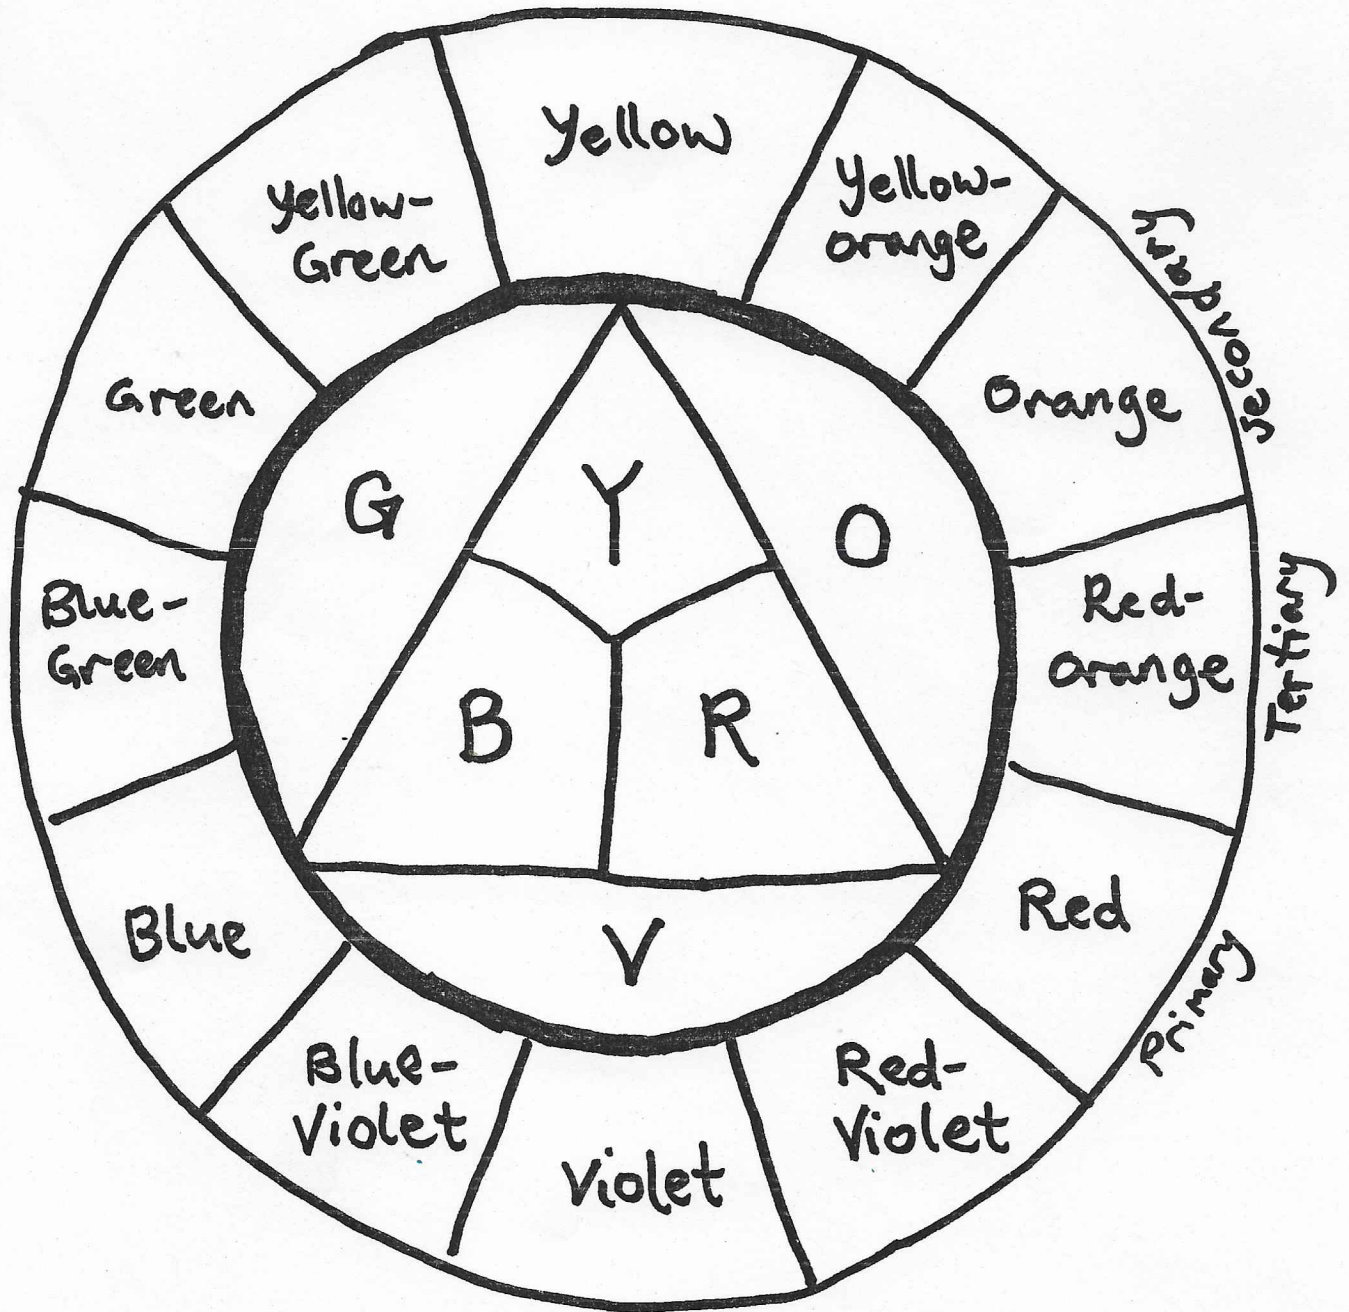

Complimentary

Analogous

Neutral (Achromatic)

Tints  
↓  
shades